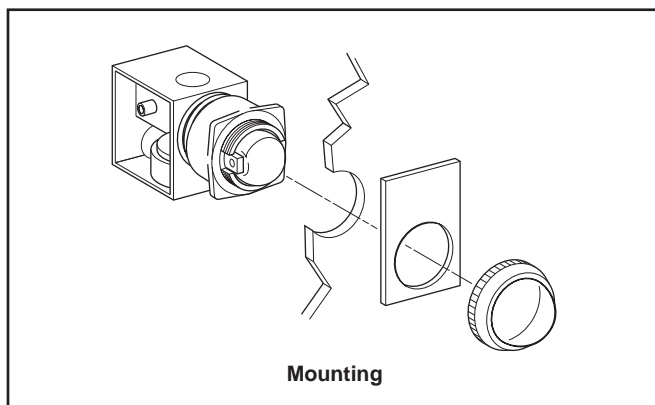

With 5/32" Instant Connections

22mm Visual Indicators

PXVF131

Specifications

- Air Quality –**
 Standard Shop Air, Lubricated or Dry, 40µm Filtration
- Materials –**
 Body..... Polyamide
 Operating Head..... Zinc Alloy & Plastic
- Number of Operations with Dry Air at 90 PSI (6 bar) and 68°F (20°C) - Frequency 1 Hz.....**
 1 million Operations
 Mushroom Head 300,000 Operations
- Operating Positions.....** All Positions
- Operating Pressure** 15 to 115 PSIG (1 to 8 bar)
- Ports –**
 Standard5/32" Instant for Semi- Rigid Nylon or Polyurethane Tube

 10-32 UNF Available
- Temperature –**
 Operating32°F to 122°F (0°C to + 50°C)
 Storage -22°F to 140°F (-30°C to +60°C)

Black Plastic Bezel

Part Number "ON" Indicator	Part Number "OFF" Indicator	Color
PXVF131	PXVF1213	Green
PXVF141	PXVF1214	Red
PXVF151	PXVF1215	Yellow
PXVF161	PXVF1216	Blue
PXVF111	PXVF1211	White

Notes:

- The Pneumatic Indicators are black in one position and colored in the other. The colored position corresponds either to the presence of a pressure ("ON" Indicator) or the absence of pressure ("OFF" Indicator).
- For Legend Plates, see page B9.