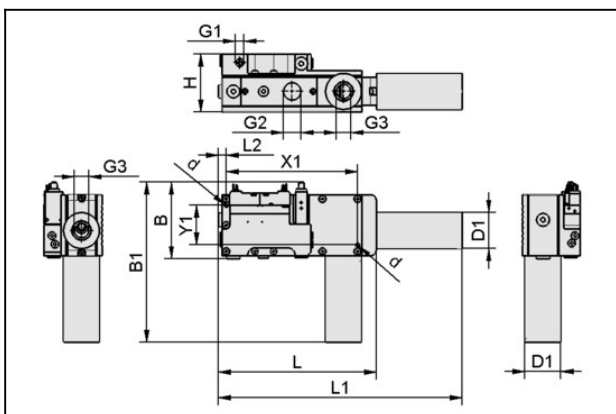

Design Data