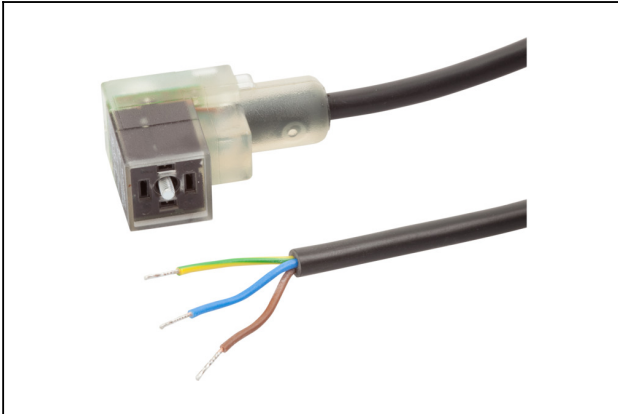

Compact ejector

SEM-C 25 SDA NO AS VD

Part no.:10.02.02.03206

<https://www.schmalz.com/10.02.02.03206>

ASK B-Form-C 5000 K-3P

Part no.21.04.06.00084

Connection cable

Interface Connection 1:

Fem connect Form C

Cable length: 5000 mm

Interface Connection 2: Cable 3

Material: PVC-Cable

Shape: LED display