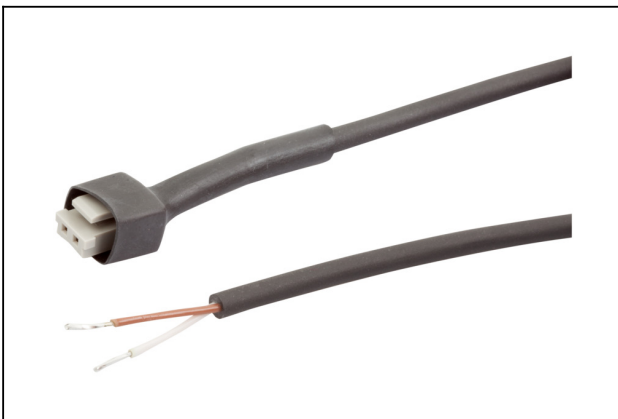

#### **SD 28x19x31.5 SCP10/15**

Part no.10.02.02.00653

Silencer for vacuum generators

Length L: 28 mm

Width B: 19 mm

Height H: 31.5 mm

for: Compact ejectors SCP

#### **ASK B-MIC10 3000 K-2P**

Part no.21.04.06.00086

Connection cable

Interface Connection cable:

Connect. 10mm

Cable length: 3000 mm

Interface Connection cable: Cable 2

Material: PUR-Cable