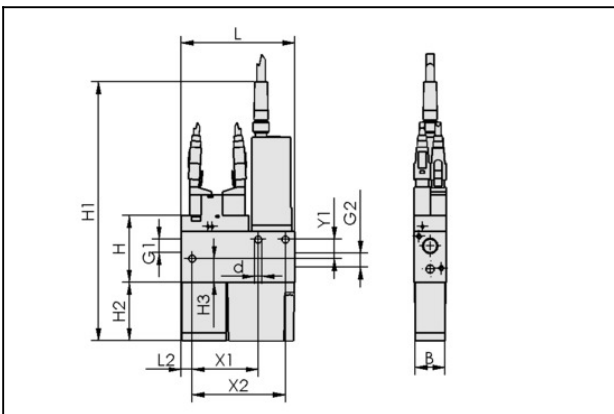

### Design Data

Attribute	Value
B	20.2 mm
d	4.5 mm
G1	G1/8"-F
G2	G1/8"-F
H	42.2 mm
H1	162 mm
H2	36.5 mm
H3	15 mm
L	71.5 mm
L2	7 mm
X1	41.5 mm
X2	58.5 mm
Y1	12 mm