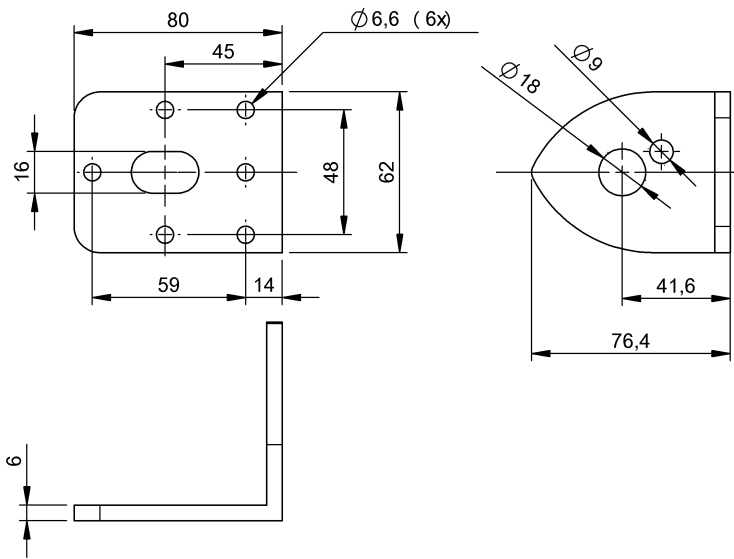

## General data

Scope of delivery	Wall holder
Short description	wall holder
Use	for signal light Smartlight

## Mechanical data

Dimension	80 x 6 x 62 mm
Fastening detail	Screw M6