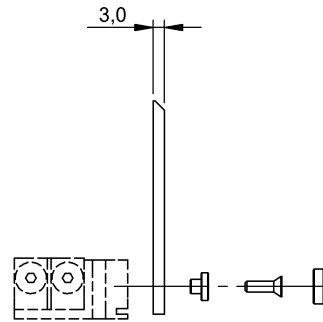

## General data

Scope of delivery	cover cap Female Glass disc Installation guide Screw ISO 7046-M3x10
Use	for protection cover optics BOS 23K
Version	Protective glass

## Mechanical data

Dimension	58 x 3 x 19.9 mm
Fastening detail	Screws
Tightening torque	0.1 Nm