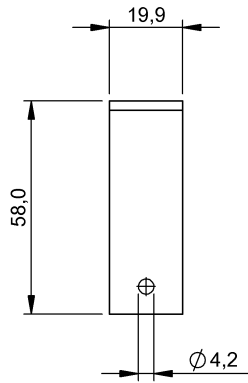

BAM PC-XO-006-23K-G/RK

Ordercode: BAM01YL

## General data

Scope of delivery	cover cap Female Glass disc Installation guide Screw ISO 7046-M3x10
Use	for protection cover optics BOS 23K
Version	Protective glass

## Mechanical data

Dimension	58 x 3 x 19.9 mm
Fastening detail	Screws
Tightening torque	0.1 Nm