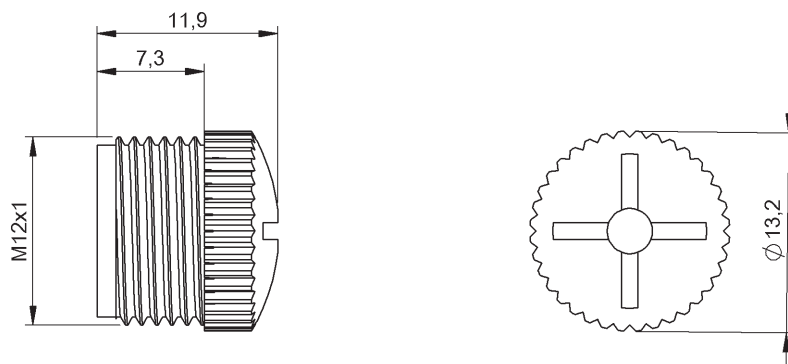

Connector/cable

BKS-12-CS-02

Order code: **BAM0115**

BALLUFF

sensors worldwide

- M12 Female port cover
- Connector/cable
- Port Cover
- BNI, BPI
- PA 6

General attributes

Application

Scope of delivery

Short description

BNI, BPI

1x port cap

M12 Female port cover

Mechanical attributes

Depth

Diameter d1

Material

Mounting type

Size

Version

11.9 mm

M12x1

PA 6

M12x1