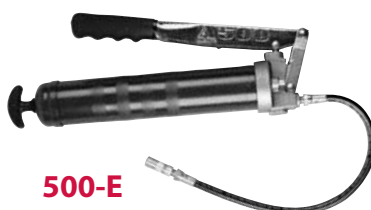

GREASE GUNS

PROFESSIONAL SERIES

Alemite Professional Series Grease Guns are designed to consistently deliver excellent performance, and are known for their reliability and durability. Available in standard and high volume models, with 16 ounce or 24 ounce cylinder capacity.

Lever Guns

FEATURES:

- Develops up to 10,000 psi pressure
- Rugged and light weight die cast aluminum head
- Vinyl cover for a comfortable and sure grip
- 3 way loading (14 ounce cartridge, suction, or fast refill from Alemite Loader Pump)
- Bleeder valve

500

500-E

500-L

Product #	Description	Pressure	Delivery	Cylinder Capacity	Included Items
500	Lever Gun	10,000 psi	1 oz/21 strokes	16 oz	Rigid extension, coupler, loader fitting
500-E	Lever Gun with Hose	10,000 psi	1 oz/21 strokes	16 oz	18" flexible hose, coupler, loader fitting
500-L	Lever Gun, High Capacity	10,000 psi	1 oz/21 strokes	24 oz	Rigid extension, coupler, loader fitting